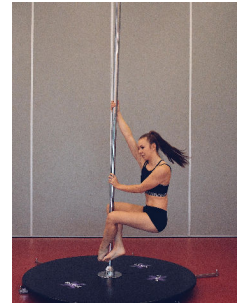

# Tricks

B-Hook

Figurehead

Second position

Cupid / Ballerina

Step and slide

Side slide

Flash

Fankick

Forearm climb hang

Pencil

Tinkerbell

Diamond

Split

Split

Split

# Spins

Step around - 1

Step around - 2

Step around - 3

Fireman

Legs extended

Mermaid

Front attitude

Attitude variation

Twisted

Front hook

Back hook

Knee

Chair

Cradle

Glamour