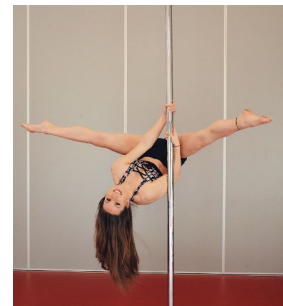

Straddle / boomerang

Air walk

Carousel / Frog

Angel

Mercury

Elbow hold

Ballerina / Swan

Back support hold

Viva

Dare devil

Lady Planche

Genie

Side superman handstand / Variation

Anastasia Frog

Extended Frog

Stargazer

Wrist seat

Helicopter / Straddle

Basic invert

Funny grip invert

Jesus / Crucifix

Handstand