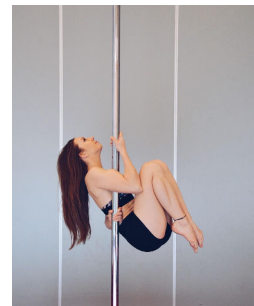

# Tricks

B-Hook

Figurehead

Second position

Cupid / Ballerina

Step and slide

Side slide

Flash

Crossed plank

Broken spider

Half frog / Chinese seat

Frog / Chinese seat

Birdie

Seated Thigh hold

Trapped runner

Stand on pole / Reiko

Annie

Remi sit

Side seat

Side seat variations

Side sit (easy Martini)

Elbow hug

Martini sit

Side hook legs over arm

Straddle / boomerang

Air walk

Carousel / Frog

Angel

Mercury

Elbow hold

Ballerina / Swan

Back support hold