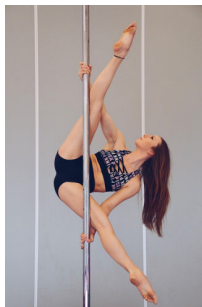

Fankick

Forearm climb hang

Pencil

Tinkerbell

Diamond

Split

Split

Split

Straddle / boomerang

Air walk

Carousel / Frog

Angel

Mercury

Elbow hold

Ballerina / Swan

Back support hold

Viva

Dare devil

Lady Planche

Genie

Side superman handstand / Variation

Anastasia Frog

Extended Frog

Stargazer

Wrist seat

Helicopter / Straddle

Basic invert

Funny grip invert

Jesus / Crucifix

Handstand