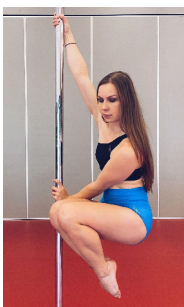

# Tricks

B-Hook

Figurehead

Second position

Cupid / Ballerina

Step and slide

Side slide

Flash

Fankick

Forearm climb hang

Pencil

Tinkerbell

Diamond

Split

Split

Split

# Spins

Step around - 1

Step around - 2

Step around - 3

Fireman

Legs extended

Mermaid

Front attitude

Attitude variation

Twisted

Front hook

Back hook

Knee

Chair

Cradle

Glamour