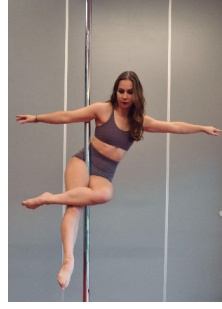

Totem king

Climb and hug seat

Basic seat

Jesus seat

Mermaid

Drama Queen

Superman sit

Scissors seat

Crossed plank

Broken spider

Half frog / Chinese seat

Frog / Chinese seat

Birdie

Seated Thigh hold

Trapped runner

Stand on pole / Reiko

Annie

Remi sit

Side seat

Side seat variations

Side sit (easy Martini)

Elbow hug

Martini sit

Side hook legs over arm

Straddle / boomerang

Air walk

Carousel / Frog

Angel

Mercury

Elbow hold

Ballerina / Swan

Back support hold