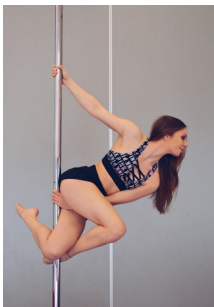

Fankick

Forearm climb hang

Pencil

Tinkerbell

Diamond

Split

Split

Split

Straddle / boomerang

Air walk

Carousel / Frog

Angel

Mercury

Elbow hold

Ballerina / Swan

Back support hold

Viva

Dare devil

Lady Planche

Genie

Side superman handstand / Variation

Anastasia Frog

Extended Frog

Stargazer

Wrist seat

Helicopter / Straddle

Basic invert

Funny grip invert

Jesus / Crucifix

Handstand