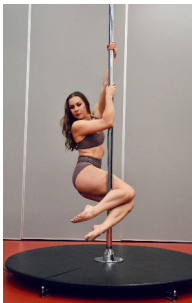

# Tricks

B-Hook

Figurehead

Second position

Cupid / Ballerina

Step and slide

Side slide

Flash

Fankick

Forearm climb hang

Pencil

Tinkerbell

Diamond

Split

Split

Split

# Spins

Step around - 1

Step around - 2

Step around - 3

Fireman

Legs extended

Mermaid

Front attitude

Attitude variation

Twisted

Front hook

Back hook

Knee

Chair

Cradle

Glamour