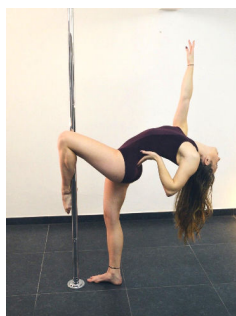

# Pole dance level 1

# Tricks

B-Hook

Figurehead

Second position

Cupid / Ballerina

Step and slide

Side slide

Flash

Fankick

Forearm climb hang

Pencil

Tinkerbell

Diamond

Split

Split

Split