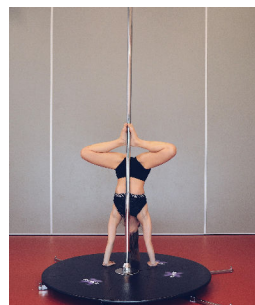

Wrist seat

Helicopter / Straddle

Basic invert

Funny grip invert

Jesus / Crucifix

Handstand

# Spins

Step around - 1

Step around - 2

Step around - 3

Fireman

Legs extended

Mermaid

Front attitude