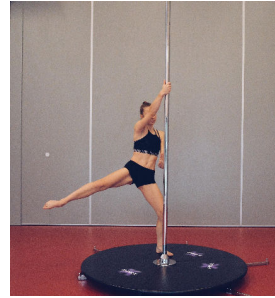

Wrist seat

Helicopter / Straddle

Basic invert

Funny grip invert

Jesus / Crucifix

Handstand

# Spins

Step around - 1

Step around - 2

Step around - 3

Fireman

Legs extended

Mermaid

Front attitude