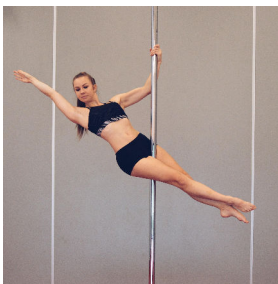

Fankick

Forearm climb hang

Pencil

Tinkerbell

Diamond

Split

Split

Split

Totem king

Climb and hug seat

Basic seat

Jesus seat

Mermaid

Drama Queen

Superman sit

Scissors seat

Crossed plank

Broken spider

Half frog / Chinese seat

Frog / Chinese seat

Birdie

Seated Thigh hold

Trapped runner

Stand on pole / Reiko

Annie

Remi sit

Side seat

Side seat variations

Side sit (easy Martini)

Elbow hug

Martini sit

Side hook legs over arm